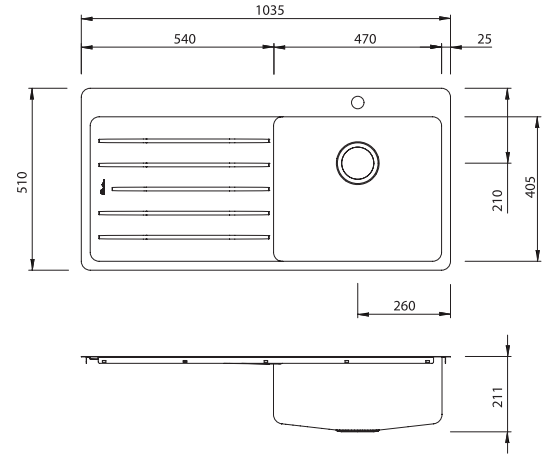

Sonetto

SN1022

Sonetto Single Bowl Topmount Sink With Drainer

All dimensions in mm

Specifications /

Sink size	1035W x 510H x 211D mm
Bowl size	Large Bowl 470W x 405H x 205D / 39L
Construction	Fabricated with 25 mm radius corners, Softtone® and soundproofing.
Material	304 grade, 18/10 brushed stainless steel (1.2 mm thick)
Installation	Topmount
Fixings	Installation clips supplied
Min cabinet size	600 mm
Tap holes	1 tap hole only
Waste fittings	1 x 90 mm basket waste included
Overflow	Not available
Carton size	1090 x 560 x 255 mm
Weight	14 kg
Warranty	Lifetime manufacturer's warranty (refer to oliveri.com.au)
Maintenance and care instructions	All surfaces should be cleaned with mild liquid detergent or soap and water. To maintain the shine on your Oliveri stainless steel sink, we recommended the use of any of the easy to obtain, non-abrasive stainless steel cleaners or metal polishes.