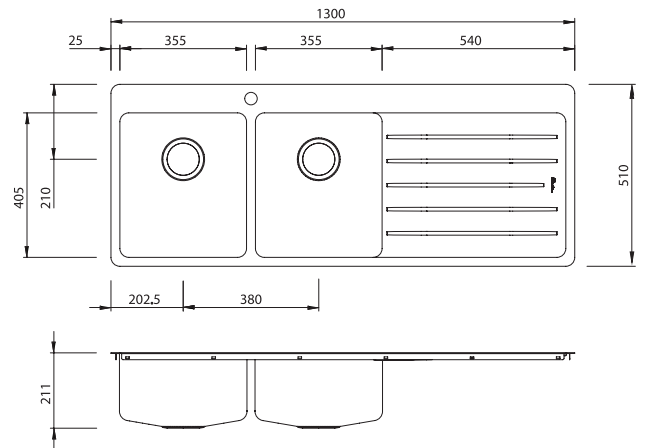

Sonetto

SN1071

Sonetto Double Bowl Topmount Sink With Drainer

All dimensions in mm

Specifications /

| | |
|--|--|
| Sink size | 1300W x 510H mm |
| Bowl size | 3/4 Bowl 355W x 405H x 205D / 30L 3/4 Bowl 355W x 405H x 205D / 30L |
| Construction | Fabricated with 25 mm radius corners, Softtone® and soundproofing. |
| Material | 304 grade, 18/10 brushed stainless steel (1.2 mm thick) |
| Installation | Topmount |
| Fixings | Installation clips supplied |
| Min cabinet size | 800 mm |
| Tap holes | 1 tap hole only |
| Waste fittings | 2 x 90mm basket wastes included |
| Overflow | Not available |
| Carton size | 1360 x 560 x 255 mm |
| Weight | 20 kg |
| Warranty | Lifetime manufacturer's warranty (refer to oliveri.com.au) |
| Maintenance and care instructions | All surfaces should be cleaned with mild liquid detergent or soap and water. To maintain the shine on your Oliveri stainless steel sink, we recommended the use of any of the easy to obtain, non-abrasive stainless steel cleaners or metal polishes. |