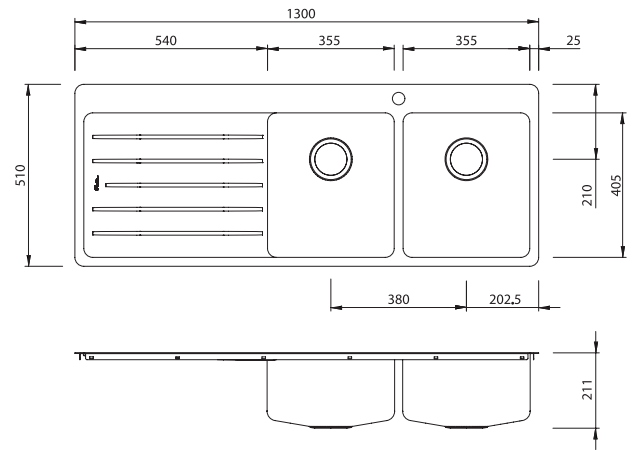

Sonetto

SN1072

Sonetto Double Bowl Topmount Sink With Drainer

All dimensions in mm

Specifications /

Sink size	1300W x 510H mm
Bowl size	3/4 Bowl 355W x 405H x 205D / 30L 3/4 Bowl 355W x 405H x 205D / 30L
Construction	Fabricated with 25 mm radius corners, Softtone® and soundproofing.
Material	304 grade, 18/10 brushed stainless steel (1.2 mm thick)
Installation	Topmount
Fixings	Installation clips supplied
Min cabinet size	800 mm
Tap holes	1 tap hole only
Waste fittings	2 x 90 mm basket wastes included
Overflow	Not available
Carton size	1360 x 560 x 255 mm
Weight	20 kg
Warranty	Lifetime manufacturer's warranty (refer to oliveri.com.au)
Maintenance and care instructions	All surfaces should be cleaned with mild liquid detergent or soap and water. To maintain the shine on your Oliveri stainless steel sink, we recommended the use of any of the easy to obtain, non-abrasive stainless steel cleaners or metal polishes.