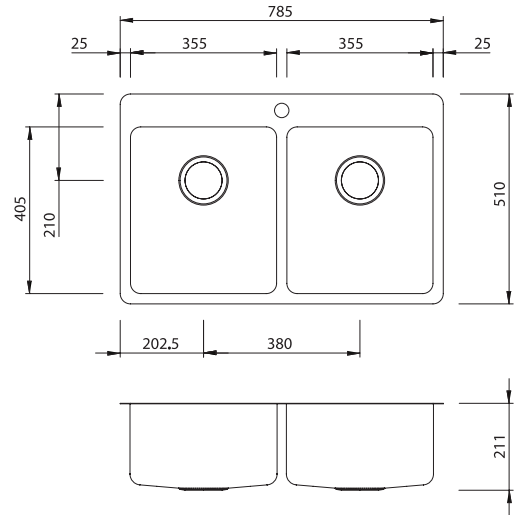

Sonetto

SN1064

Sonetto Double Bowl Topmount Sink

Specifications /

Sink size	785W x 510H mm
Bowl size	3/4 Bowl 355W x 405H x 205D / 30L
	3/4 Bowl 355W x 405H x 205D / 30L
Construction	Fabricated with 25 mm radius corners, Softtone® and soundproofing.
Material	304 grade, 18/10 brushed stainless steel (1.2 mm thick)
Installation	Topmount recommended
Fixings	Installation clips supplied
Min cabinet size	800 mm
Tap holes	1 tap hole only
Waste fittings	2 x 90mm basket wastes included
Overflow	Not available
Carton size	860 x 570 x 270 mm
Weight	9.5 kg
Warranty	Lifetime manufacturer's warranty (refer to oliveri.com.au)
Maintenance and care instructions	All surfaces should be cleaned with mild liquid detergent or soap and water. To maintain the shine on your Oliveri stainless steel sink, we recommended the use of any of the easy to obtain, non-abrasive stainless steel cleaners or metal polishes.