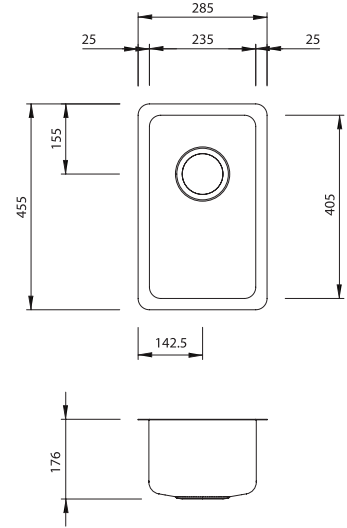

Sonetto

SN1020U

Sonetto Skinny Bowl Undermount Sink

Specifications /

Sink size	285W x 455H mm
Bowl size	1/2 Bowl 235W x 405H x 170D / 16L
Construction	Fabricated with 25 mm radius corners, Softtone® and soundproofing.
Material	304 grade, 18/10 brushed stainless steel (1.2 mm thick)
Installation	Undermount
Fixings	Installation clips supplied
Min cabinet size	500 mm
Tap holes	N/A
Waste fittings	1 x 90 mm basket waste included
Overflow	Not available
Carton size	520 x 340 x 220 mm
Weight	4 kg
Warranty	Lifetime manufacturer's warranty (refer to oliveri.com.au)
Maintenance and care instructions	All surfaces should be cleaned with mild liquid detergent or soap and water. To maintain the shine on your Oliveri stainless steel sink, we recommended the use of any of the easy to obtain, non-abrasive stainless steel cleaners or metal polishes.