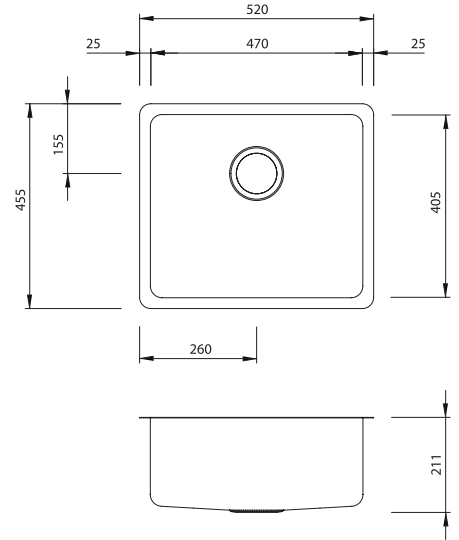

## SN1050U

Sonetto Large Bowl Undermount Sink

All dimensions in mm

### Specifications /

<b>Sink size</b>	520W x 455H mm
<b>Bowl size</b>	Large Bowl 470W x 405H x 205D / 39L
<b>Construction</b>	Fabricated with 25 mm radius corners, Softtone® and soundproofing.
<b>Material</b>	304 grade, 18/10 brushed stainless steel (1.2 mm thick)
<b>Installation</b>	Undermount
<b>Fixings</b>	Installation clips supplied
<b>Min cabinet size</b>	600 mm
<b>Tap holes</b>	N/A
<b>Waste fittings</b>	1 x 90 mm basket waste included
<b>Overflow</b>	Not available
<b>Carton size</b>	590 x 510 x 250 mm
<b>Weight</b>	6.5 kg
<b>Warranty</b>	Lifetime manufacturer's warranty (refer to oliveri.com.au)
<b>Maintenance and care instructions</b>	All surfaces should be cleaned with mild liquid detergent or soap and water. To maintain the shine on your Oliveri stainless steel sink, we recommended the use of any of the easy to obtain, non-abrasive stainless steel cleaners or metal polishes.