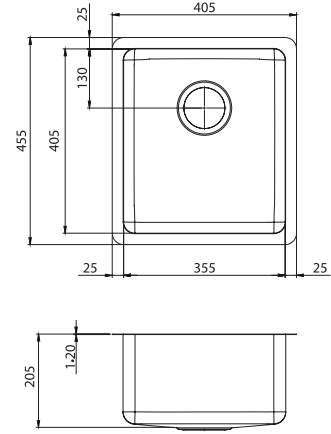

Sonetto

SN30TU

Sonetto Standard Bowl Universal Sink

All dimensions in mm

Specifications /

Sink size	405W x 455H mm
Bowl size	3/4 Bowl 355W x 405H x 205D / 30L
Construction	Fabricated with 25 mm radius corners, Softtone® and soundproofing.
Material	304 grade, 18/10 brushed stainless steel (1.2 mm thick)
Installation	Topmount or undermount
Fixings	Installation clips supplied
Min cabinet size	500 mm
Tap holes	N/A
Waste fittings	1 x 90 mm basket waste included
Overflow	Not available
Carton size	520 x 470 x 250 mm
Weight	5 kg
Warranty	Lifetime manufacturer's warranty (refer to oliveri.com.au)
Maintenance and care instructions	All surfaces should be cleaned with mild liquid detergent or soap and water. To maintain the shine on your Oliveri stainless steel sink, we recommended the use of any of the easy to obtain, non-abrasive stainless steel cleaners or metal polishes.