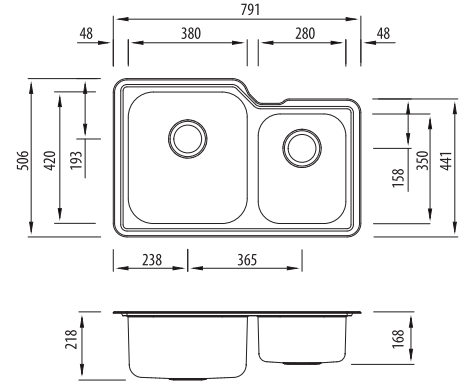

Nu-Petite

Proudly Aussie made

All dimensions in mm

NP61U

1 & 3/4 Bowl Undermount Sink

Specifications /

| | |
|------------------------------------------|--------------------------------------------------------------------------------------------------------------------------------------------------------------------------------------------------------------------------------------------------------|
| Sink size | 791W x 506H mm |
| Bowl size | Main Bowl 380W x 420H x 200D / 30L 3/4 Bowl 280W x 350H x 130D / 11L |
| Construction | 2 piece, bowls and rim seam welded |
| Material | 304 grade, 18/10 brushed stainless steel (0.8 mm thick) |
| Installation | Undermount |
| Fixings | Available on request |
| Min cabinet size | 800 mm |
| Tap holes | N/A |
| Waste fittings | 2 x 90 mm basket wastes included |
| Overflow | Not available |
| Carton size | 878 x 575 x 226 mm |
| Weight | 7 kg |
| Warranty | Lifetime manufacturer's warranty (refer to oliveri.com.au) |
| Maintenance and care instructions | All surfaces should be cleaned with mild liquid detergent or soap and water. To maintain the shine on your Oliveri stainless steel sink, we recommended the use of any of the easy to obtain, non-abrasive stainless steel cleaners or metal polishes. |