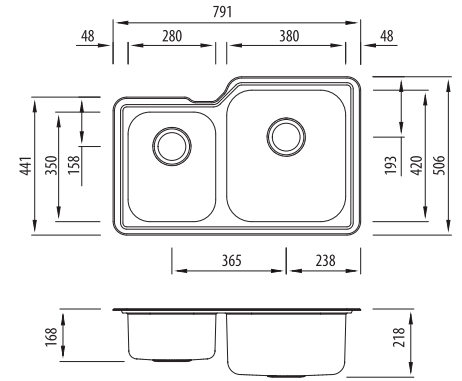

Nu-Petite

Proudly Aussie made

All dimensions in mm

NP62U

1 & 3/4 Bowl Undermount Sink

Specifications /

Sink size	791W x 506H mm
Bowl size	Main Bowl 380W x 420H x 200D / 30L 3/4 Bowl 280W x 350H x 130D / 11L
Construction	2 piece, bowls and rim seam welded
Material	304 grade, 18/10 brushed stainless steel (0.8 mm thick)
Installation	Undermount
Fixings	Available on request
Min cabinet size	800 mm
Tap holes	N/A
Waste fittings	2 x 90 mm basket wastes included
Overflow	Not available
Carton size	878 x 575 x 226 mm
Weight	7 kg
Warranty	Lifetime manufacturer's warranty (refer to oliveri.com.au)
Maintenance and care instructions	All surfaces should be cleaned with mild liquid detergent or soap and water. To maintain the shine on your Oliveri stainless steel sink, we recommended the use of any of the easy to obtain, non-abrasive stainless steel cleaners or metal polishes.