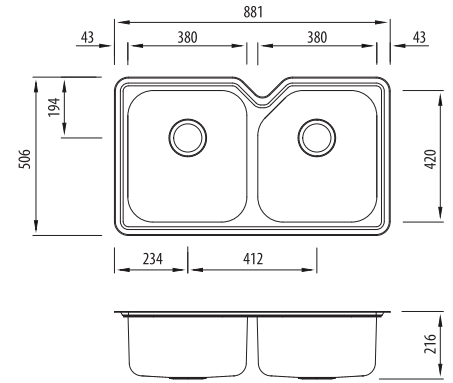

# Nu-Petite

Proudly Aussie made

All dimensions in mm

### Specifications /

<b>Sink size</b>	881W x 506H mm
<b>Bowl size</b>	Main Bowl 380W x 420H x 200D / 30L 5 Side Bowl 380W x 420H x 200D / 28L
<b>Construction</b>	2 piece, bowls and rim seam welded
<b>Material</b>	304 grade, 18/10 polished stainless steel (0.8 mm thick)
<b>Installation</b>	Undermount
<b>Fixings</b>	Available on request
<b>Min cabinet size</b>	900 mm
<b>Tap holes</b>	N/A
<b>Waste fittings</b>	2 x 90 mm basket wastes included
<b>Overflow</b>	Not available
<b>Carton size</b>	1043 x 607 x 292 mm
<b>Weight</b>	12 kg
<b>Warranty</b>	Lifetime manufacturer's warranty (refer to oliveri.com.au)
<b>Maintenance and care instructions</b>	All surfaces should be cleaned with mild liquid detergent or soap and water. To maintain the shine on your Oliveri stainless steel sink, we recommended the use of any of the easy to obtain, non-abrasive stainless steel cleaners or metal polishes.