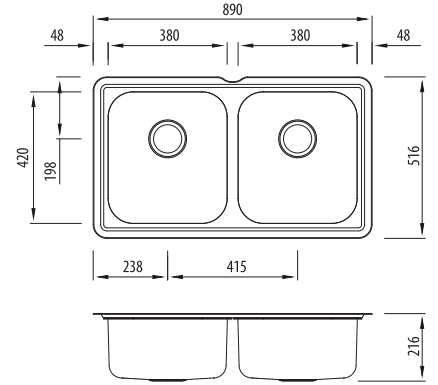

Nu-Petite

Proudly Aussie made

All dimensions in mm

NP60U

Double Bowl Undermount Sink

Specifications /

Sink size	890W x 516H mm
Bowl size	Main Bowl 380W x 420H x 200D / 30L Main Bowl 380W x 420H x 200D / 30L
Construction	2 piece, bowls and rim seam welded
Material	304 grade, 18/10 polished stainless steel (0.8 mm thick)
Installation	Undermount
Fixings	Available on request
Min cabinet size	900 x 720 mm
Tap holes	N/A
Waste fittings	2 x 90 mm basket wastes included
Overflow	Not available
Carton size	1043 x 607 x 292 mm
Weight	7 kg
Warranty	Lifetime manufacturer's warranty (refer to oliveri.com.au)
Maintenance and care instructions	All surfaces should be cleaned with mild liquid detergent or soap and water. To maintain the shine on your Oliveri stainless steel sink, we recommended the use of any of the easy to obtain, non-abrasive stainless steel cleaners or metal polishes.