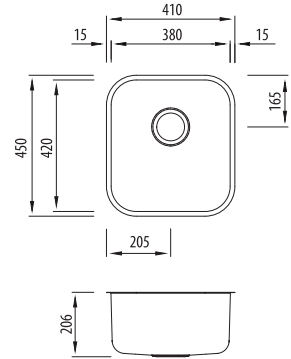

# Nu-Petite

Proudly Aussie made

All dimensions in mm

### Specifications /

<b>Sink size</b>	410W x 450H mm
<b>Bowl size</b>	Main Bowl 380W x 420H x 200D / 30L
<b>Construction</b>	Single piece
<b>Material</b>	304 grade, 18/10 brushed stainless steel (0.8 mm thick)
<b>Installation</b>	Undermount
<b>Fixings</b>	Available on request
<b>Min cabinet size</b>	500 mm
<b>Tap holes</b>	N/A
<b>Waste fittings</b>	1 x 90 mm basket waste included
<b>Overflow</b>	Not available
<b>Carton size</b>	507 x 426 x 206 mm
<b>Weight</b>	5 kg
<b>Warranty</b>	Lifetime manufacturer's warranty (refer to <a href="http://oliveri.com.au">oliveri.com.au</a> )
<b>Maintenance and care instructions</b>	All surfaces should be cleaned with mild liquid detergent or soap and water. To maintain the shine on your Oliveri stainless steel sink, we recommended the use of any of the easy to obtain, non-abrasive stainless steel cleaners or metal polishes.