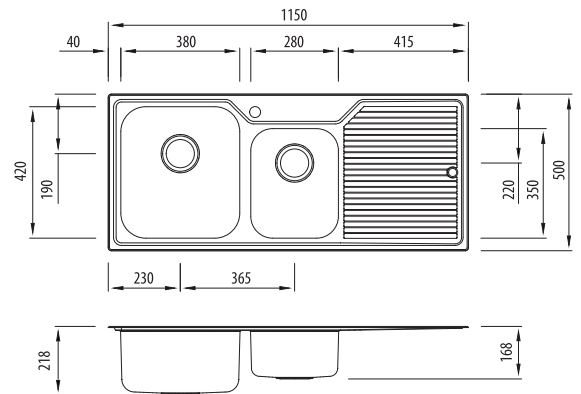

# Nu-Petite

Proudly Aussie made

All dimensions in mm

### Specifications /

<b>Sink size</b>	1150W x 500H mm
<b>Bowl size</b>	Main Bowl 380W x 420H x 200D / 30L 3/4 Bowl 280W x 350H x 130D / 11L
<b>Construction</b>	2 piece, bowls and drainer seam welded
<b>Material</b>	304 grade, 18/10 polished stainless steel (0.8 mm thick)
<b>Installation</b>	Topmount
<b>Fixings</b>	Adjustable clips and sealing foam supplied
<b>Min cabinet size</b>	800 mm
<b>Tap holes</b>	Available 0 to 3 tap hole (specify when ordering)
<b>Waste fittings</b>	2 x 90 mm basket wastes included
<b>Overflow</b>	Not available
<b>Carton size</b>	1267 x 567 x 237 mm
<b>Weight</b>	9 kg
<b>Warranty</b>	Lifetime manufacturer's warranty (refer to <a href="http://oliveri.com.au">oliveri.com.au</a> )
<b>Maintenance and care instructions</b>	All surfaces should be cleaned with mild liquid detergent or soap and water. To maintain the shine on your Oliveri stainless steel sink, we recommended the use of any of the easy to obtain, non-abrasive stainless steel cleaners or metal polishes.