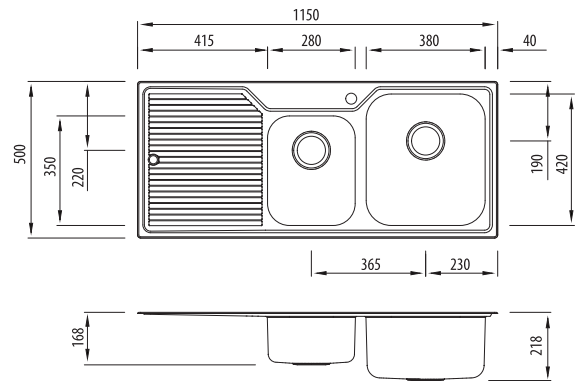

# Nu-Petite

Proudly Aussie made

All dimensions in mm

### Specifications /

<b>Sink size</b>	1150W x 500H mm
<b>Bowl size</b>	Main Bowl 380W x 420H x 200D / 30L 3/4 Bowl 280W x 350H x 130D / 11L
<b>Construction</b>	2 piece, bowls and drainer seam welded
<b>Material</b>	304 grade, 18/10 polished stainless steel (0.8 mm thick)
<b>Installation</b>	Topmount
<b>Fixings</b>	Adjustable clips and sealing foam supplied
<b>Min cabinet size</b>	800 mm
<b>Tap holes</b>	Available 0 to 3 tap hole (specify when ordering)
<b>Waste fittings</b>	2 x 90 mm basket wastes included
<b>Overflow</b>	Not available
<b>Carton size</b>	1267 x 567 x 237 mm
<b>Weight</b>	9 kg
<b>Warranty</b>	Lifetime manufacturer's warranty (refer to oliveri.com.au)
<b>Maintenance and care instructions</b>	All surfaces should be cleaned with mild liquid detergent or soap and water. To maintain the shine on your Oliveri stainless steel sink, we recommended the use of any of the easy to obtain, non-abrasive stainless steel cleaners or metal polishes.