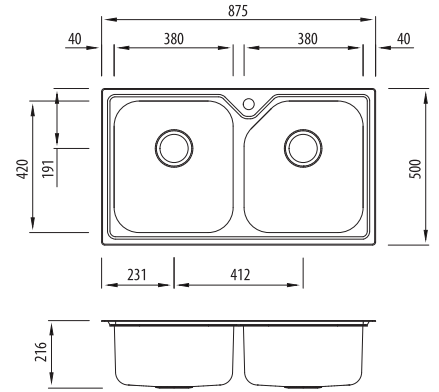

Nu-Petite

Proudly Aussie made

All dimensions in mm

NP663

Double Bowl Sink

Specifications /

Sink size	875W x 500H mm
Bowl size	Main Bowl 380W x 420H x 200D / 30L 5 Side Bowl 380W x 420H x 200D / 28L
Construction	2 piece, bowls and rim seam welded
Material	304 grade, 18/10 polished stainless steel (0.8 mm thick)
Installation	Topmount or undermount (topmount recommended)
Fixings	Adjustable clips and sealing foam supplied
Min cabinet size	900 mm
Tap holes	Available 0 or 1 tap hole (specify when ordering)
Waste fittings	2 x 90 mm basket wastes included
Overflow	Not available
Carton size	1043 x 607 x 292 mm
Weight	12 kg
Warranty	Lifetime manufacturer's warranty (refer to oliveri.com.au)
Maintenance and care instructions	All surfaces should be cleaned with mild liquid detergent or soap and water. To maintain the shine on your Oliveri stainless steel sink, we recommended the use of any of the easy to obtain, non-abrasive stainless steel cleaners or metal polishes.