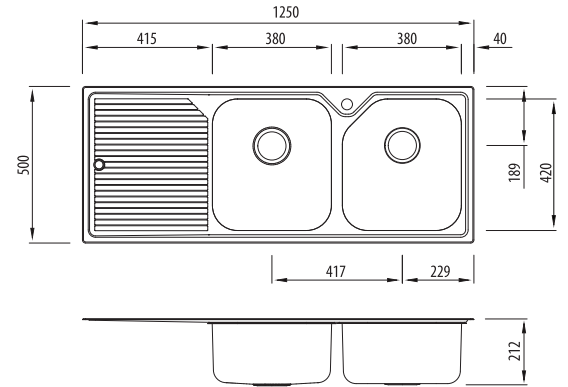

Nu-Petite

Proudly Aussie made

All dimensions in mm

NP672

Double Bowl Topmount Sink With Drainer

Specifications /

Sink size	1250W x 500H mm
Bowl size	Main Bowl 380W x 420H x 200D / 30L 5 Side Bowl 380W x 420H x 200D / 28L
Construction	2 piece, bowls and drainer seam welded
Material	304 grade, 18/10 polished stainless steel (0.8 mm thick)
Installation	Topmount
Fixings	Adjustable clips and sealing foam supplied
Min cabinet size	900 mm
Tap holes	Available 0 or 1 tap hole (specify when ordering)
Waste fittings	2 x 90 mm basket wastes included
Overflow	Not available
Carton size	1315 x 565 x 240 mm
Weight	13.5 kg
Warranty	Lifetime manufacturer's warranty (refer to oliveri.com.au)
Maintenance and care instructions	All surfaces should be cleaned with mild liquid detergent or soap and water. To maintain the shine on your Oliveri stainless steel sink, we recommended the use of any of the easy to obtain, non-abrasive stainless steel cleaners or metal polishes.