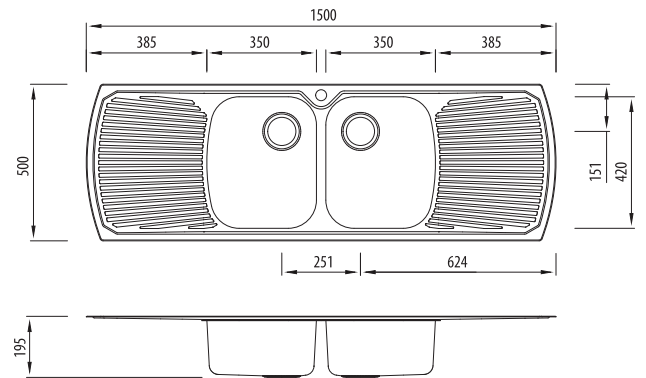

Monet

Proudly Aussie made

All dimensions in mm

MO753

Double Bowl Topmount Sink With Double Drainer

Specifications /

Sink size	1500W x 500H mm
Bowl size	Main Bowl 350W x 420H x 180D / 24L Main Bowl 350W x 420H x 180D / 24L
Construction	2 piece, bowls and drainer seam welded
Material	304 grade, 18/10 polished stainless steel (0.8 mm thick)
Installation	Topmount
Fixings	Adjustable clips and sealing foam supplied
Min cabinet size	800 mm
Tap holes	Available 0 or 1 tap hole (specify when ordering)
Waste fittings	2 x 90 mm basket waste included
Overflow	Not available
Carton size	1567 x 567 x 237 mm
Weight	12 kg
Warranty	Lifetime manufacturer's warranty (refer to oliveri.com.au)
Maintenance and care instructions	All surfaces should be cleaned with mild liquid detergent or soap and water. To maintain the shine on your Oliveri stainless steel sink, we recommended the use of any of the easy to obtain, non-abrasive stainless steel cleaners or metal polishes.