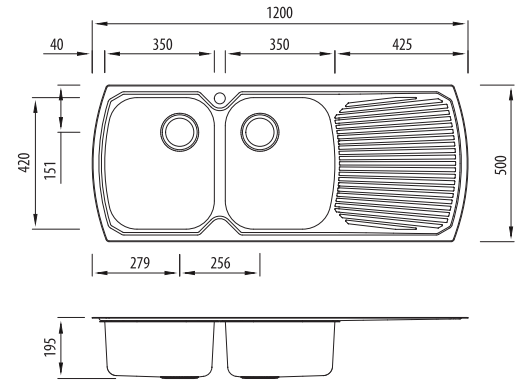

# Monet

Proudly Aussie made

All dimensions in mm

### Specifications /

<b>Sink size</b>	1200W x 500H mm
<b>Bowl size</b>	Main Bowl 350W x 420H x 180D / 24L Main Bowl 350W x 420H x 180D / 24L
<b>Construction</b>	2 piece, bowls and drainer seam welded
<b>Material</b>	304 grade, 18/10 polished stainless steel (0.8 mm thick)
<b>Installation</b>	Topmount
<b>Fixings</b>	Adjustable clips and sealing foam supplied
<b>Min cabinet size</b>	800 mm
<b>Tap holes</b>	Available 0 or 1 tap hole (specify when ordering)
<b>Waste fittings</b>	2 x 90 mm basket waste included
<b>Overflow</b>	Not available
<b>Carton size</b>	1267 x 567 x 237 mm
<b>Weight</b>	10 kg
<b>Warranty</b>	Lifetime manufacturer's warranty (refer to oliveri.com.au)
<b>Maintenance and care instructions</b>	All surfaces should be cleaned with mild liquid detergent or soap and water. To maintain the shine on your Oliveri stainless steel sink, we recommended the use of any of the easy to obtain, non-abrasive stainless steel cleaners or metal polishes.