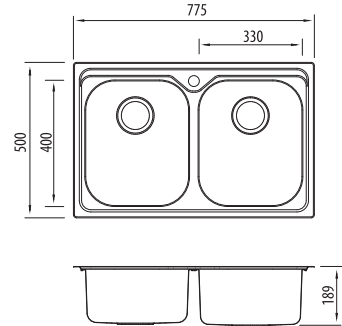

Diaz

Proudly Aussie made

All dimensions in mm

DZ23TU

Double Bowl Topmount Or Undermount Sink

Specifications /

Sink size	775W x 500H mm
Bowl size	Main Bowl 330W x 400H x 180D / 21L Main Bowl 330W x 400H x 180D / 21L
Construction	2 piece, bowls and rim seam welded
Material	304 grade, 18/10 polished stainless steel (0.8 mm thick)
Installation	Topmount or undermount
Fixings	Available on request
Min cabinet size	800 mm
Tap holes	1 tap hole only
Waste fittings	2 x 90 mm basket wastes included
Overflow	Not available
Carton size	830 x 540 x 240 mm
Weight	9 kg
Warranty	Lifetime manufacturer's warranty (refer to oliveri.com.au)
Maintenance and care instructions	All surfaces should be cleaned with mild liquid detergent or soap and water. To maintain the shine on your Oliveri stainless steel sink, we recommended the use of any of the easy to obtain, non-abrasive stainless steel cleaners or metal polishes.