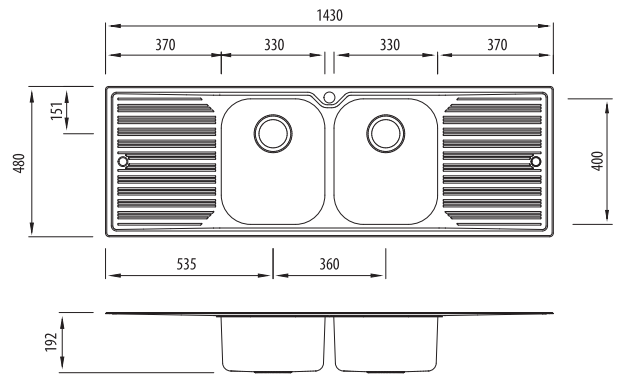

Diaz

Proudly Aussie made

All dimensions in mm

DZ153

Double Bowl Topmount Sink With Double Drainer

Specifications /

Sink size	1430W x 480H mm
Bowl size	Main Bowl 330W x 400H x 180D / 21L Main Bowl 330W x 400H x 180D / 21L
Construction	2 piece, bowls and drainer seam welded
Material	304 grade, 18/10 polished stainless steel (0.8 mm thick)
Installation	Topmount recommended
Fixings	Adjustable clips and sealing foam supplied
Min cabinet size	800 mm
Tap holes	Available 0 or 1 tap hole (specify when ordering)
Waste fittings	2 x 90 mm basket wastes included
Overflow	Not available
Carton size	1440 x 490 x 200 mm
Weight	10 kg
Warranty	Lifetime manufacturer's warranty (refer to oliveri.com.au)
Maintenance and care instructions	All surfaces should be cleaned with mild liquid detergent or soap and water. To maintain the shine on your Oliveri stainless steel sink, we recommended the use of any of the easy to obtain, non-abrasive stainless steel cleaners or metal polishes.