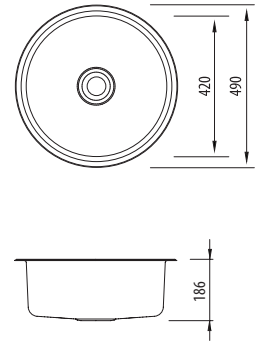

Solitare

Proudly Aussie made

All dimensions in mm

LR510

Round Bowl Topmount Or Undermount Sink

Specifications /

Sink size	490W x 490H mm
Bowl size	Round Bowl 420W x 180D / 24L
Construction	Single piece
Material	304 grade, 18/10 polished stainless steel (0.8 mm thick)
Installation	Topmount or undermount
Fixings	Adjustable clips and sealing foam supplied
Min cabinet size	500 mm
Tap holes	N/A
Waste fittings	1 x 90 mm basket waste included
Overflow	Not available
Carton size	574 x 574 x 230 mm
Weight	4 kg
Warranty	Lifetime manufacturer's warranty (refer to oliveri.com.au)
Maintenance and care instructions	All surfaces should be cleaned with mild liquid detergent or soap and water. To maintain the shine on your Oliveri stainless steel sink, we recommended the use of any of the easy to obtain, non-abrasive stainless steel cleaners or metal polishes.