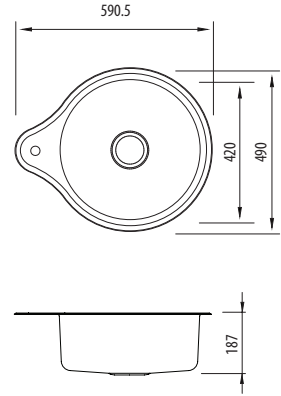

Solitare

Proudly Aussie made

All dimensions in mm

LR515

Round Bowl Topmount Or Undermount Sink With Tap Landing

Specifications /

Sink size	590W x 490H mm
Bowl size	Round Bowl 420W x 180D / 24L
Construction	Single piece
Material	304 grade, 18/10 polished stainless steel (0.8 mm thick)
Installation	Topmount recommended
Fixings	Adjustable clips and sealing foam supplied
Min cabinet size	500 mm
Tap holes	1 tap hole only
Waste fittings	1 x 90 mm basket waste included
Overflow	Not available
Carton size	574 x 567 x 230 mm
Weight	4 kg
Warranty	Lifetime manufacturer's warranty (refer to oliveri.com.au)
Maintenance and care instructions	All surfaces should be cleaned with mild liquid detergent or soap and water. To maintain the shine on your Oliveri stainless steel sink, we recommended the use of any of the easy to obtain, non-abrasive stainless steel cleaners or metal polishes.