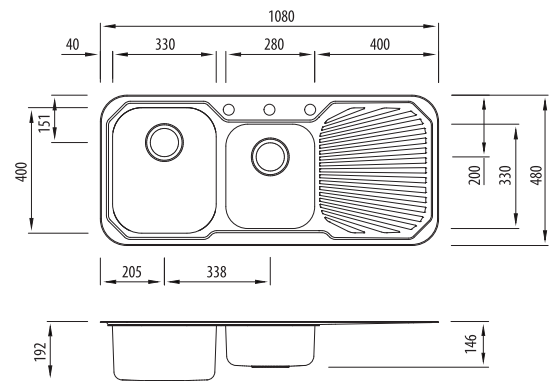

# Petite

Proudly Aussie made

All dimensions in mm

## PE311

1 & 3/4 Bowl Sink With Drainer

### Specifications /

<b>Sink size</b>	1080W x 480H mm
<b>Bowl size</b>	Main Bowl 330W x 400H x 180D / 21L 3/4 Bowl 280W x 330H x 130D / 11L
<b>Construction</b>	2 piece, bowls and drainer seam welded
<b>Material</b>	304 grade, 18/10 polished stainless steel (0.8 mm thick)
<b>Installation</b>	Topmount recommended
<b>Fixings</b>	Adjustable clips and sealing foam supplied
<b>Min cabinet size</b>	700 mm
<b>Tap holes</b>	Available 0 to 3 tap holes (specify when ordering)
<b>Waste fittings</b>	2 x 90 mm basket wastes included
<b>Overflow</b>	Not available
<b>Carton size</b>	1090 x 490 x 200 mm
<b>Weight</b>	7.5 kg
<b>Warranty</b>	Lifetime manufacturer's warranty (refer to oliveri.com.au)
<b>Maintenance and care instructions</b>	All surfaces should be cleaned with mild liquid detergent or soap and water. To maintain the shine on your Oliveri stainless steel sink, we recommended the use of any of the easy to obtain, non-abrasive stainless steel cleaners or metal polishes.