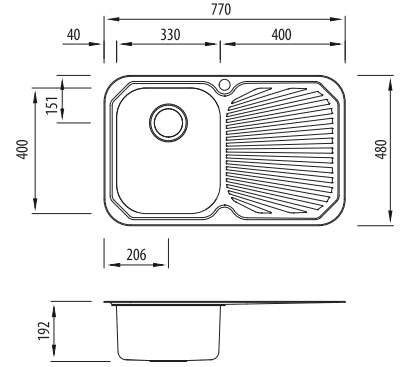

Petite

Proudly Aussie made

All dimensions in mm

PE321

Single Bowl Sink With Drainer

Specifications /

Sink size	770W x 480H mm
Bowl size	Main Bowl 330W x 400H x 180D / 21L
Construction	2 piece, bowls and drainer seam welded
Material	304 grade, 18/10 polished stainless steel (0.8 mm thick)
Installation	Topmount recommended
Fixings	Adjustable clips and sealing foam supplied
Min cabinet size	500 mm
Tap holes	Available 0 or 1 tap hole (specify when ordering)
Waste fittings	1 x 90 mm basket waste included
Overflow	Not available
Carton size	780 x 490 x 200 mm
Weight	5.5 kg
Warranty	Lifetime manufacturer's warranty (refer to oliveri.com.au)
Maintenance and care instructions	All surfaces should be cleaned with mild liquid detergent or soap and water. To maintain the shine on your Oliveri stainless steel sink, we recommended the use of any of the easy to obtain, non-abrasive stainless steel cleaners or metal polishes.