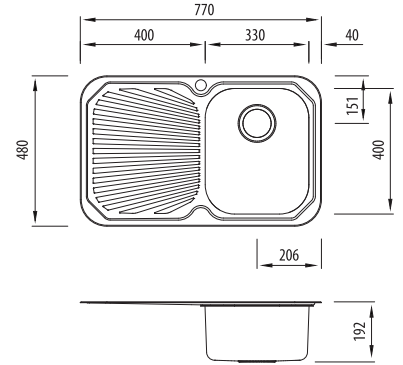

Petite

Proudly Aussie made

All dimensions in mm

PE322

Single Bowl Sink With Drainer

Specifications /

Sink size	770W x 480H mm
Bowl size	Main Bowl 330W x 400H x 180D / 21L
Construction	2 piece, bowls and drainer seam welded
Material	304 grade, 18/10 polished stainless steel (0.8 mm thick)
Installation	Topmount recommended
Fixings	Adjustable clips and sealing foam supplied
Min cabinet size	500 mm
Tap holes	Available 0 or 1 tap hole (specify when ordering)
Waste fittings	1 x 90 mm basket waste included
Overflow	Not available
Carton size	780 x 490 x 200 mm
Weight	5.5 kg
Warranty	Lifetime manufacturer's warranty (refer to oliveri.com.au)
Maintenance and care instructions	All surfaces should be cleaned with mild liquid detergent or soap and water. To maintain the shine on your Oliveri stainless steel sink, we recommended the use of any of the easy to obtain, non-abrasive stainless steel cleaners or metal polishes.