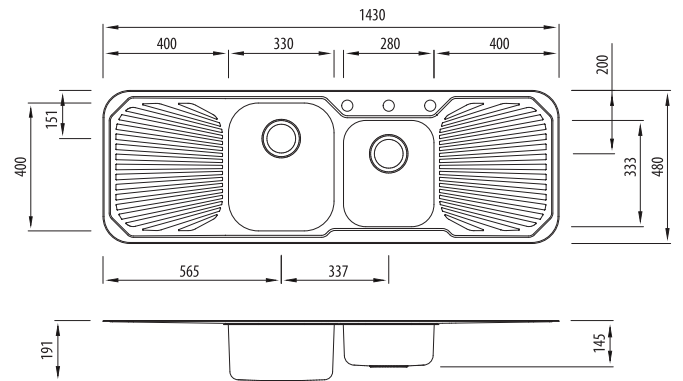

# Petite

Proudly Aussie made

All dimensions in mm

## PE341

1 & 3/4 Bowl Sink With Double Drainer

### Specifications /

<b>Sink size</b>	1430W x 480H mm
<b>Bowl size</b>	Main Bowl 330W x 400H x 180D / 21L 3/4 Bowl 280W x 330H x 130D / 11L
<b>Construction</b>	2 piece, bowls and drainer seam welded
<b>Material</b>	304 grade, 18/10 polished stainless steel (0.8 mm thick)
<b>Installation</b>	Topmount recommended
<b>Fixings</b>	Adjustable clips and sealing foam supplied
<b>Min cabinet size</b>	700 mm
<b>Tap holes</b>	Available 0 to 3 tap holes (specify when ordering)
<b>Waste fittings</b>	2 x 90 mm basket wastes included
<b>Overflow</b>	Not available
<b>Carton size</b>	1440 x 490 x 200 mm
<b>Weight</b>	10 kg
<b>Warranty</b>	Lifetime manufacturer's warranty (refer to oliveri.com.au)
<b>Maintenance and care instructions</b>	All surfaces should be cleaned with mild liquid detergent or soap and water. To maintain the shine on your Oliveri stainless steel sink, we recommended the use of any of the easy to obtain, non-abrasive stainless steel cleaners or metal polishes.