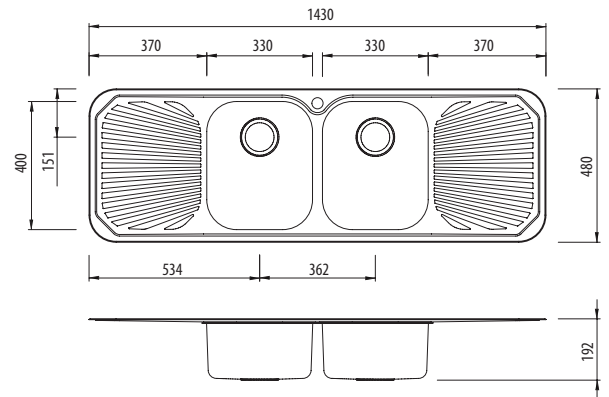

Petite

Proudly Aussie made

All dimensions in mm

PE353

Double Bowl Sink With Double Drainer

Specifications /

Sink size	1430W x 480H mm
Bowl size	Main Bowl 330W x 400H x 180D / 21L Main Bowl 330W x 400H x 180D / 21L
Construction	2 piece, bowls and drainer seam welded
Material	304 grade, 18/10 polished stainless steel (0.8 mm thick)
Installation	Topmount recommended
Fixings	Adjustable clips and sealing foam supplied
Min cabinet size	800 mm
Tap holes	Available 0 or 1 tap hole (specify when ordering)
Waste fittings	2 x 90 mm basket wastes included
Overflow	Not available
Carton size	1440 x 490 x 200 mm
Weight	10 kg
Warranty	Lifetime manufacturer's warranty (refer to oliveri.com.au)
Maintenance and care instructions	All surfaces should be cleaned with mild liquid detergent or soap and water. To maintain the shine on your Oliveri stainless steel sink, we recommended the use of any of the easy to obtain, non-abrasive stainless steel cleaners or metal polishes.