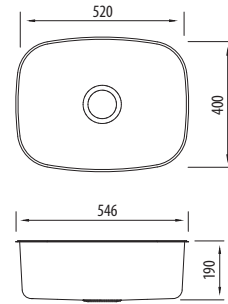

Endeavour

Proudly Aussie made

All dimensions in mm

EE50U

Large Bowl Undermount Sink

Specifications /

Sink size	546W x 426H mm
Bowl size	Large Bowl 520W x 400H x 190D / 35L
Construction	2 piece, bowl and rim seam welded
Material	304 grade, 18/10 polished stainless steel (0.8 mm thick)
Installation	Undermount
Fixings	Available on request
Min cabinet size	700 mm
Tap holes	N/A
Waste fittings	1 x 90 mm basket waste included
Overflow	Not available
Carton size	680 x 610 x 210 mm
Weight	7 kg
Warranty	Lifetime manufacturer's warranty (refer to oliveri.com.au)
Maintenance and care instructions	All surfaces should be cleaned with mild liquid detergent or soap and water. To maintain the shine on your Oliveri stainless steel sink, we recommended the use of any of the easy to obtain, non-abrasive stainless steel cleaners or metal polishes.