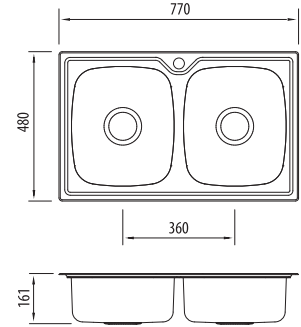

# Endeavour

Proudly Aussie made 

All dimensions in mm

### Specifications /

<b>Sink size</b>	770W x 480H mm
<b>Bowl size</b>	Main Bowl 330W x 385H x 155D / 17L Main Bowl 330W x 385H x 155D / 17L
<b>Construction</b>	2 piece, bowls and drainer seam welded
<b>Material</b>	304 grade, 18/10 polished stainless steel (0.8 mm thick)
<b>Installation</b>	Topmount
<b>Fixings</b>	Adjustable clips and sealing foam supplied
<b>Min cabinet size</b>	800 mm
<b>Tap holes</b>	Available 0 or 1 tap hole only (specify when ordering)
<b>Waste fittings</b>	2 x 90 mm basket wastes included
<b>Overflow</b>	Special order option available
<b>Carton size</b>	780 x 480 x 200 mm
<b>Weight</b>	6.5 kg
<b>Warranty</b>	Lifetime manufacturer's warranty (refer to <a href="http://oliveri.com.au">oliveri.com.au</a> )
<b>Maintenance and care instructions</b>	All surfaces should be cleaned with mild liquid detergent or soap and water. To maintain the shine on your Oliveri stainless steel sink, we recommended the use of any of the easy to obtain, non-abrasive stainless steel cleaners or metal polishes.