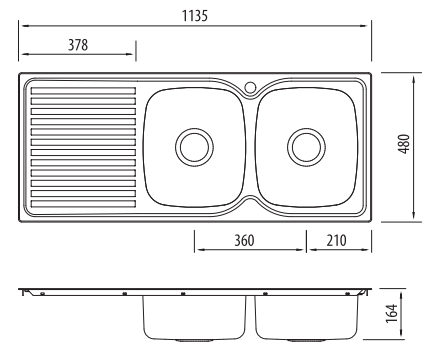

# Endeavour

Proudly Aussie made

All dimensions in mm

EE72

Double Bowl Topmount Sink With Drainer

## Specifications /

<b>Sink size</b>	1135W x 480H mm
<b>Bowl size</b>	Main Bowl 330W x 385H x 155D / 17L Main Bowl 330W x 385H x 155D / 17L
<b>Construction</b>	2 piece, bowls and drainer seam welded
<b>Material</b>	304 grade, 18/10 polished stainless steel (0.8 mm thick)
<b>Installation</b>	Topmount
<b>Fixings</b>	Adjustable clips supplied, and sealing gasket fitted
<b>Min cabinet size</b>	800 mm
<b>Tap holes</b>	1 tap hole (for no tap hole order product code "EE70")
<b>Waste fittings</b>	2 x 90 mm basket waste included
<b>Overflow</b>	Special order option available
<b>Carton size</b>	1240 x 520 x 190 mm
<b>Weight</b>	8.5 kg
<b>Warranty</b>	Lifetime manufacturer's warranty (refer to oliveri.com.au)
<b>Maintenance and care instructions</b>	All surfaces should be cleaned with mild liquid detergent or soap and water. To maintain the shine on your Oliveri stainless steel sink, we recommended the use of any of the easy to obtain, non-abrasive stainless steel cleaners or metal polishes.