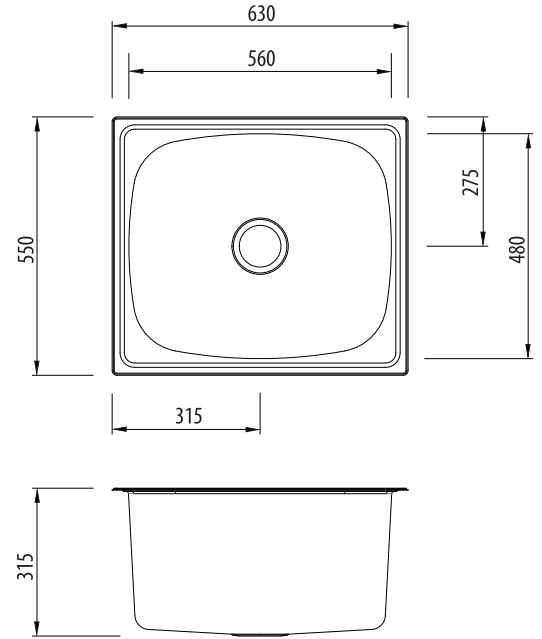

# Laundry

**T170**

70L Laundry Tub

All dimensions in mm

## Specifications /

<b>Sink size</b>	630W x 550H mm
<b>Bowl size</b>	70L Tub Bowl 560W x 480H x 305D / 70L
<b>Construction</b>	Single piece with soundproofing
<b>Material</b>	304 grade, 18/10 polished stainless steel (0.9 mm thick)
<b>Installation</b>	Inset recommended
<b>Fixings</b>	Adjustable clips and sealing foam supplied
<b>Min cabinet size</b>	700 mm
<b>Tap holes</b>	Available 0 - 2 tap holes (specify positioning when ordering)
<b>Waste fittings</b>	1 x 90 mm basket waste included
<b>Overflow</b>	Available
<b>Carton size</b>	640 x 560 x 340 mm
<b>Weight</b>	8.0 kg
<b>Warranty</b>	Lifetime manufacturer's warranty (refer to oliveri.com.au)
<b>Maintenance and care instructions</b>	All surfaces should be cleaned with mild liquid detergent or soap and water. To maintain the shine on your Oliveri stainless steel sink, we recommended the use of any of the easy to obtain, non-abrasive stainless steel cleaners or metal polishes.