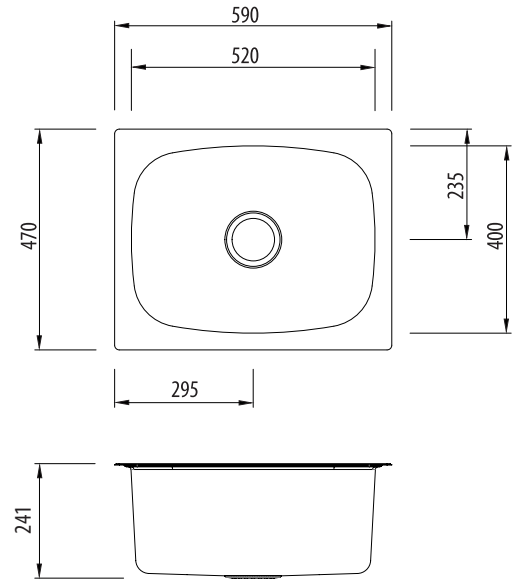

Laundry Duoform

DU490U

Tub Bowl Undermount Sink

All dimensions in mm

Specifications /

Sink size	590W x 470H mm
Bowl size	Mega Bowl 520W x 400H x 235D / 45L
Construction	Single piece
Material	304 grade, 18/10 polished stainless steel (0.9 mm thick)
Installation	Undermount recommended
Fixings	Available on request
Min cabinet size	700 mm
Tap holes	N/A
Waste fittings	1 x 90 mm basket waste included
Overflow	Special order option
Carton size	697 x 617 x 342 mm
Weight	9.0 kg
Warranty	Lifetime manufacturer's warranty (refer to oliveri.com.au)
Maintenance and care instructions	All surfaces should be cleaned with mild liquid detergent or soap and water. To maintain the shine on your Oliveri stainless steel sink, we recommended the use of any of the easy to obtain, non-abrasive stainless steel cleaners or metal polishes.