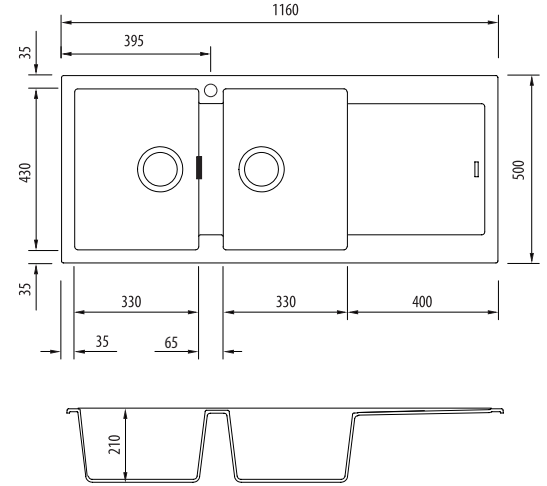

Santorini

Italian made 

All dimensions in mm

ST-MB1516 OF

Matte Black Double Bowl Topmount Sink With Drainer

 Overflow location

Specifications /

Sink size	1160W x 500H mm
Bowl size	Standard Bowl 330W x 430H x 210D / 30L
	Standard Bowl 330W x 430H x 210D / 30L
Construction	Moulded granite
Material	80% granite and quartz particles and 20% acrylic
Installation	Topmount
Fixings	Topmount clips supplied
Min cabinet size	800 mm
Tap holes	One tap hole only
Waste fittings	2 x 90 mm basket wastes included
Overflow	Overflow kit included
Carton size	1260 x 580 x 310 mm
Weight	21 kg
Warranty	Lifetime manufacturer's warranty (refer to Oliveri website)
Maintenance and care instructions	Clean the sink regularly with warm water, a liquid detergent and a soft cloth. Do not use abrasive powders or creams and avoid chemically aggressive detergents. Generic stains should be removed immediately with very hot water and a cleaning product. For organic stains which are especially difficult to remove, it is recommended that you fill the sink with a highly diluted organic cleaner such as bleach and let stand overnight. The next morning, rinse with warm water and a soft cloth.

Included accessories /

AC28
Basket Waste

AC10
Basket Waste with
Rectangular Overflow

For more information call 08 8348 6444 or visit oliveri.com.au

BATHROOM COLLECTIVE

Phone Number: (02) 9011-5711