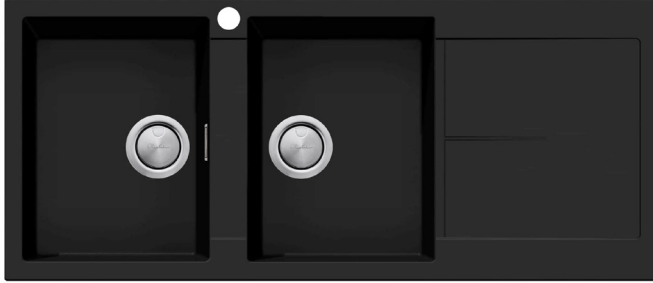

Santorini

Italian made 

All dimensions in mm

ST-MB1516 OF

Matte Black Double Bowl Topmount Sink With Drainer

 Overflow location

Specifications /

Sink size	1160W x 500H mm
Bowl size	Standard Bowl 330W x 430H x 210D / 30L
	Standard Bowl 330W x 430H x 210D / 30L
Construction	Moulded granite
Material	80% granite and quartz particles and 20% acrylic
Installation	Topmount
Fixings	Topmount clips supplied
Min cabinet size	800 mm
Tap holes	One tap hole only
Waste fittings	2 x 90 mm basket wastes included
Overflow	Overflow kit included
Carton size	1260 x 580 x 310 mm
Weight	21 kg
Warranty	Lifetime manufacturer's warranty (refer to Oliveri website)
Maintenance and care instructions	Clean the sink regularly with warm water, a liquid detergent and a soft cloth. Do not use abrasive powders or creams and avoid chemically aggressive detergents. Generic stains should be removed immediately with very hot water and a cleaning product. For organic stains which are especially difficult to remove, it is recommended that you fill the sink with a highly diluted organic cleaner such as bleach and let stand overnight. The next morning, rinse with warm water and a soft cloth.