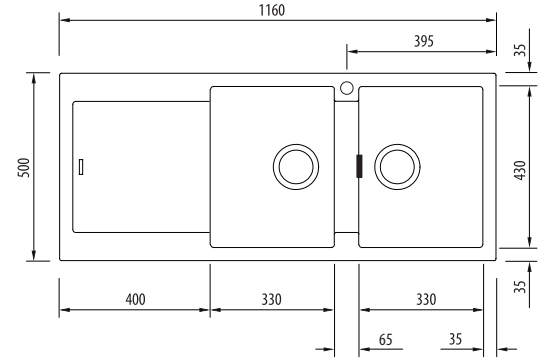

Santorini

Italian made

All dimensions in mm

ST-MB1517 OF

Matte Black Double Bowl Topmount Sink With Drainer

Overflow location

Specifications /

Sink size	1160W x 500H mm
Bowl size	Standard Bowl 330W x 430H x 210D / 30L
	Standard Bowl 330W x 430H x 210D / 30L
Construction	Moulded granite
Material	80% granite and quartz particles and 20% acrylic
Installation	Topmount
Fixings	Topmount clips supplied
Min cabinet size	800 mm
Tap holes	One tap hole only
Waste fittings	2 x 90 mm basket wastes included
Overflow	Overflow kit included
Carton size	1260 x 580 x 310 mm
Weight	21 kg
Warranty	Lifetime manufacturer's warranty (refer to Oliveri website)
Maintenance and care instructions	Clean the sink regularly with warm water, a liquid detergent and a soft cloth. Do not use abrasive powders or creams and avoid chemically aggressive detergents. Generic stains should be removed immediately with very hot water and a cleaning product. For organic stains which are especially difficult to remove, it is recommended that you fill the sink with a highly diluted organic cleaner such as bleach and let stand overnight. The next morning, rinse with warm water and a soft cloth.

Included accessories /

AC28
Basket Waste

AC10
Basket Waste with
Rectangular Overflow

For more information call 08 8348 6444 or visit oliveri.com.au

BATHROOM COLLECTIVE

Phone Number: (02) 9011-5711