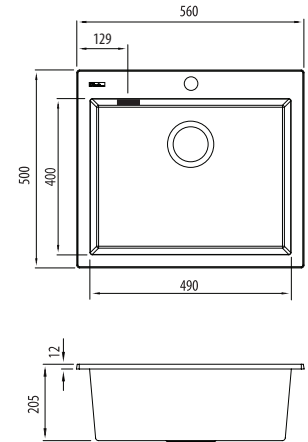

# Santorini

Italian made

All dimensions in mm

## ST-MB1551 OF

Matte Black Large Bowl Topmount Sink

— Overflow location

### Specifications /

<b>Sink size</b>	560W x 500H mm
<b>Bowl size</b>	Large Bowl 490W x 400H x 200D / 39L
<b>Construction</b>	Moulded granite
<b>Material</b>	80% granite and quartz particles and 20% acrylic
<b>Installation</b>	Topmount
<b>Fixings</b>	Topmount clips supplied
<b>Min cabinet size</b>	600 mm
<b>Tap holes</b>	1 tap hole only
<b>Waste fittings</b>	1 x 90 mm basket waste included
<b>Overflow</b>	Overflow kit included
<b>Carton size</b>	720 x 600 x 280 mm
<b>Weight</b>	12 kg
<b>Warranty</b>	Lifetime manufacturer's warranty (refer to Oliveri website)
<b>Maintenance and care instructions</b>	Clean the sink regularly with warm water, a liquid detergent and a soft cloth. Do not use abrasive powders or creams and avoid chemically aggressive detergents. Generic stains should be removed immediately with very hot water and a cleaning product. For organic stains which are especially difficult to remove, it is recommended that you fill the sink with a highly diluted organic cleaner such as bleach and let stand overnight. The next morning, rinse with warm water and a soft cloth.