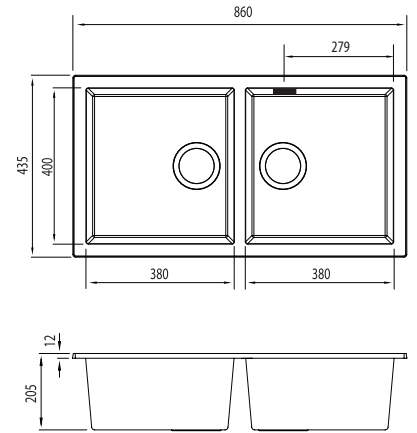

# Santorini

Italian made

All dimensions in mm

## ST-MB1563U OF

Matte Black Double Bowl Undermount Sink

Overflow location

### Specifications /

<b>Sink size</b>	860W x 435H mm
<b>Bowl size</b>	Standard Bowl 1 380W x 400H x 210D / 32L Standard Bowl 1 380W x 400H x 210D / 32L
<b>Construction</b>	Moulded granite
<b>Material</b>	80% granite and quartz particles and 20% acrylic
<b>Installation</b>	Undermount
<b>Fixings</b>	Available on request
<b>Min cabinet size</b>	900 mm
<b>Tap holes</b>	N/A
<b>Waste fittings</b>	2 x 90 mm basket wastes included
<b>Overflow</b>	Overflow kit included
<b>Carton size</b>	960 x 580 x 310 mm
<b>Weight</b>	16 kg
<b>Warranty</b>	Lifetime manufacturer's warranty (refer to Oliveri website)
<b>Maintenance and care instructions</b>	Clean the sink regularly with warm water, a liquid detergent and a soft cloth. Do not use abrasive powders or creams and avoid chemically aggressive detergents. Generic stains should be removed immediately with very hot water and a cleaning product. For organic stains which are especially difficult to remove, it is recommended that you fill the sink with a highly diluted organic cleaner such as bleach and let stand overnight. The next morning, rinse with warm water and a soft cloth.