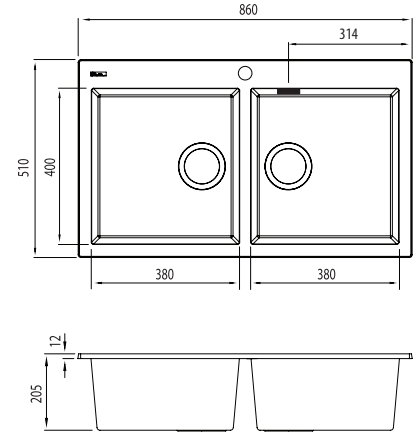

Santorini

Italian made 

All dimensions in mm

ST-MB1564 OF

Matte Black Double Bowl Topmount Sink

 Overflow location

Specifications /

Sink size	860W x 510H mm
Bowl size	Standard Bowl 1 380W x 400H x 210D / 32L Standard Bowl 1 380W x 400H x 210D / 32L
Construction	Moulded granite
Material	80% granite and quartz particles and 20% acrylic
Installation	Topmount
Fixings	Topmount clips supplied
Min cabinet size	900 mm
Tap holes	1 tap hole only
Waste fittings	2 x 90 mm basket wastes included
Overflow	Overflow kit included
Carton size	960 x 580 x 310 mm
Weight	16 kg
Warranty	Lifetime manufacturer's warranty (refer to Oliveri website)
Maintenance and care instructions	Clean the sink regularly with warm water, a liquid detergent and a soft cloth. Do not use abrasive powders or creams and avoid chemically aggressive detergents. Generic stains should be removed immediately with very hot water and a cleaning product. For organic stains which are especially difficult to remove, it is recommended that you fill the sink with a highly diluted organic cleaner such as bleach and let stand overnight. The next morning, rinse with warm water and a soft cloth.