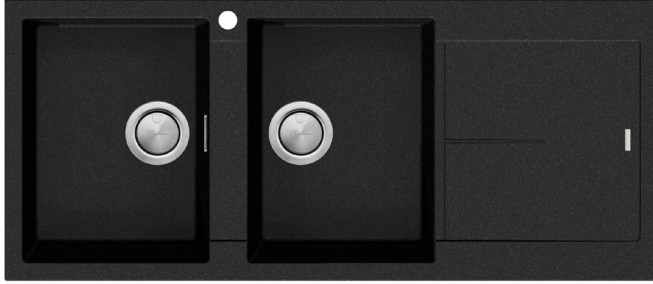

Santorini

Italian made 

All dimensions in mm

ST-BL1516 OF

Black Double Bowl Topmount Sink With Drainer

— Overflow location

Specifications /

Sink size	1160W x 500H mm
Bowl size	Standard Bowl 330W x 430H x 210D / 30L
	Standard Bowl 330W x 430H x 210D / 30L
Construction	Moulded granite
Material	80% granite and quartz particles and 20% acrylic
Installation	Topmount
Fixings	Topmount clips supplied
Min cabinet size	800 mm
Tap holes	One tap hole only
Waste fittings	2 x 90 mm basket wastes included
Overflow	Overflow kit included
Carton size	1260 x 580 x 310 mm
Weight	21 kg
Warranty	Lifetime manufacturer's warranty (refer to Oliveri website)
Maintenance and care instructions	Clean the sink regularly with warm water, a liquid detergent and a soft cloth. Do not use abrasive powders or creams and avoid chemically aggressive detergents. Generic stains should be removed immediately with very hot water and a cleaning product. For organic stains which are especially difficult to remove, it is recommended that you fill the sink with a highly diluted organic cleaner such as bleach and let stand overnight. The next morning, rinse with warm water and a soft cloth.