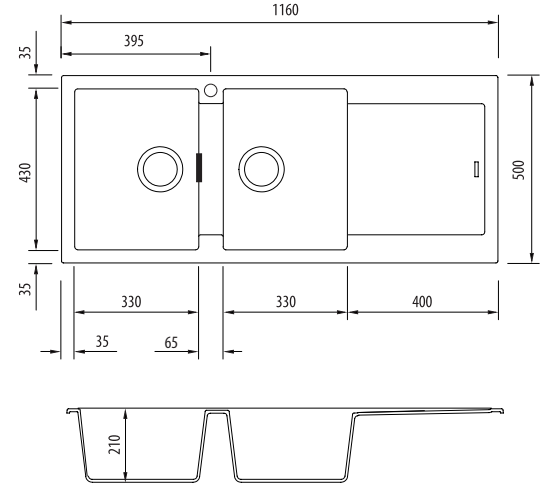

Santorini

Italian made 

All dimensions in mm

ST-BL1516 OF

Black Double Bowl Topmount Sink With Drainer

— Overflow location

Specifications /

Sink size	1160W x 500H mm
Bowl size	Standard Bowl 330W x 430H x 210D / 30L
	Standard Bowl 330W x 430H x 210D / 30L
Construction	Moulded granite
Material	80% granite and quartz particles and 20% acrylic
Installation	Topmount
Fixings	Topmount clips supplied
Min cabinet size	800 mm
Tap holes	One tap hole only
Waste fittings	2 x 90 mm basket wastes included
Overflow	Overflow kit included
Carton size	1260 x 580 x 310 mm
Weight	21 kg
Warranty	Lifetime manufacturer's warranty (refer to Oliveri website)
Maintenance and care instructions	Clean the sink regularly with warm water, a liquid detergent and a soft cloth. Do not use abrasive powders or creams and avoid chemically aggressive detergents. Generic stains should be removed immediately with very hot water and a cleaning product. For organic stains which are especially difficult to remove, it is recommended that you fill the sink with a highly diluted organic cleaner such as bleach and let stand overnight. The next morning, rinse with warm water and a soft cloth.

Included accessories /

AC28
Basket Waste

AC10
Basket Waste with
Rectangular Overflow

For more information call 08 8348 6444 or visit oliveri.com.au

BATHROOM COLLECTIVE

Phone Number: (02) 9011-5711