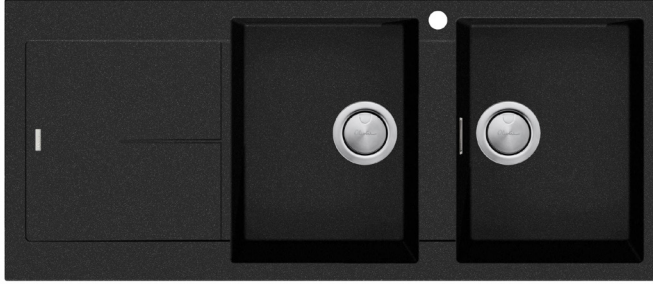

# Santorini

Italian made 

All dimensions in mm

## ST-BL1517 OF

Black Double Bowl Topmount Sink With Drainer

— Overflow location

### Specifications /

<b>Sink size</b>	1160W x 500H mm
<b>Bowl size</b>	Standard Bowl 330W x 430H x 210D / 30L
	Standard Bowl 330W x 430H x 210D / 30L
<b>Construction</b>	Moulded granite
<b>Material</b>	80% granite and quartz particles and 20% acrylic
<b>Installation</b>	Topmount
<b>Fixings</b>	Topmount clips supplied
<b>Min cabinet size</b>	800 mm
<b>Tap holes</b>	One tap hole only
<b>Waste fittings</b>	2 x 90 mm basket wastes included
<b>Overflow</b>	Overflow kit included
<b>Carton size</b>	1260 x 580 x 310 mm
<b>Weight</b>	21 kg
<b>Warranty</b>	Lifetime manufacturer's warranty (refer to Oliveri website)
<b>Maintenance and care instructions</b>	Clean the sink regularly with warm water, a liquid detergent and a soft cloth. Do not use abrasive powders or creams and avoid chemically aggressive detergents. Generic stains should be removed immediately with very hot water and a cleaning product. For organic stains which are especially difficult to remove, it is recommended that you fill the sink with a highly diluted organic cleaner such as bleach and let stand overnight. The next morning, rinse with warm water and a soft cloth.