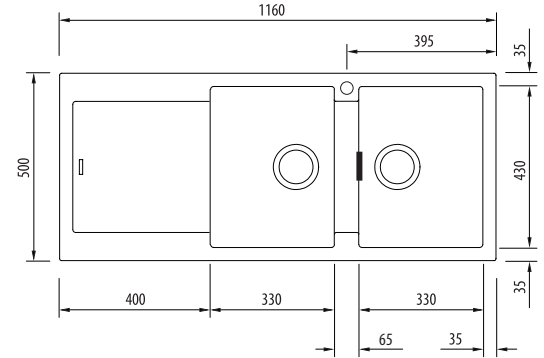

# Santorini

Italian made 

All dimensions in mm

## ST-BL1517 OF

Black Double Bowl Topmount Sink With Drainer

— Overflow location

### Specifications /

<b>Sink size</b>	1160W x 500H mm
<b>Bowl size</b>	Standard Bowl 330W x 430H x 210D / 30L
	Standard Bowl 330W x 430H x 210D / 30L
<b>Construction</b>	Moulded granite
<b>Material</b>	80% granite and quartz particles and 20% acrylic
<b>Installation</b>	Topmount
<b>Fixings</b>	Topmount clips supplied
<b>Min cabinet size</b>	800 mm
<b>Tap holes</b>	One tap hole only
<b>Waste fittings</b>	2 x 90 mm basket wastes included
<b>Overflow</b>	Overflow kit included
<b>Carton size</b>	1260 x 580 x 310 mm
<b>Weight</b>	21 kg
<b>Warranty</b>	Lifetime manufacturer's warranty (refer to Oliveri website)
<b>Maintenance and care instructions</b>	Clean the sink regularly with warm water, a liquid detergent and a soft cloth. Do not use abrasive powders or creams and avoid chemically aggressive detergents. Generic stains should be removed immediately with very hot water and a cleaning product. For organic stains which are especially difficult to remove, it is recommended that you fill the sink with a highly diluted organic cleaner such as bleach and let stand overnight. The next morning, rinse with warm water and a soft cloth.