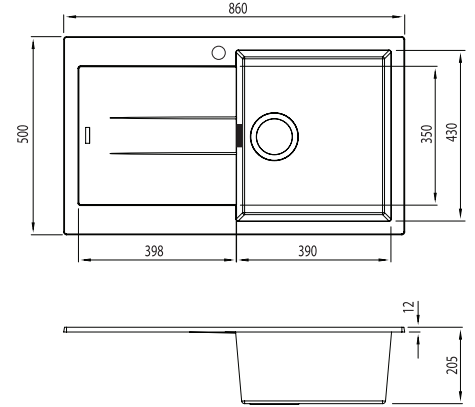

# Santorini

Italian made 

All dimensions in mm

## ST-BL1522 OF

Black Single Bowl Topmount Sink With Drainer

— Overflow location

### Specifications /

<b>Sink size</b>	860W x 500H mm
<b>Bowl size</b>	Main Bowl 2 390W x 430H x 200D / 34L
<b>Construction</b>	Moulded granite
<b>Material</b>	80% granite and quartz particles and 20% acrylic
<b>Installation</b>	Topmount
<b>Fixings</b>	Topmount clips supplied
<b>Min cabinet size</b>	500 mm
<b>Tap holes</b>	One tap hole only
<b>Waste fittings</b>	1 x 90 mm basket waste included
<b>Overflow</b>	Overflow kit included
<b>Carton size</b>	960 x 580 x 310 mm
<b>Weight</b>	15 kg
<b>Warranty</b>	Lifetime manufacturer's warranty (refer to Oliveri website)
<b>Maintenance and care instructions</b>	Clean the sink regularly with warm water, a liquid detergent and a soft cloth. Do not use abrasive powders or creams and avoid chemically aggressive detergents. Generic stains should be removed immediately with very hot water and a cleaning product. For organic stains which are especially difficult to remove, it is recommended that you fill the sink with a highly diluted organic cleaner such as bleach and let stand overnight. The next morning, rinse with warm water and a soft cloth.