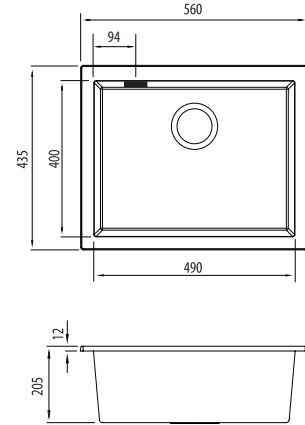

Santorini

Italian made

All dimensions in mm

ST-BL1550U OF

Black Large Bowl Undermount Sink

Overflow location

Specifications /

Sink size	560W x 435H mm
Bowl size	Large Bowl 490W x 400H x 200D / 39L
Construction	Moulded granite
Material	80% granite and quartz particles and 20% acrylic
Installation	Undermount
Fixings	Available on request
Min cabinet size	600 mm
Tap holes	N/A
Waste fittings	1 x 90 mm basket waste included
Overflow	Overflow kit included
Carton size	720 x 600 x 280 mm
Weight	10 kg
Warranty	Lifetime manufacturer's warranty (refer to Oliveri website)
Maintenance and care instructions	Clean the sink regularly with warm water, a liquid detergent and a soft cloth. Do not use abrasive powders or creams and avoid chemically aggressive detergents. Generic stains should be removed immediately with very hot water and a cleaning product. For organic stains which are especially difficult to remove, it is recommended that you fill the sink with a highly diluted organic cleaner such as bleach and let stand overnight. The next morning, rinse with warm water and a soft cloth.