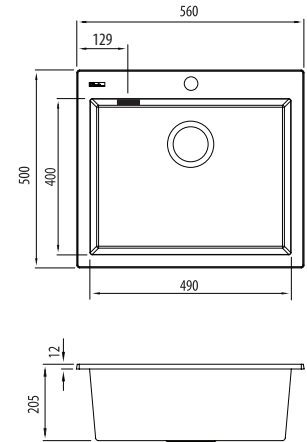

Santorini

Italian made 

All dimensions in mm

ST-BL1551 OF

Black Large Bowl Topmount Sink

— Overflow location

Specifications /

Sink size	560W x 500H mm
Bowl size	Large Bowl 490W x 400H x 200D / 39L
Construction	Moulded granite
Material	80% granite and quartz particles and 20% acrylic
Installation	Topmount
Fixings	Topmount clips supplied
Min cabinet size	600 mm
Tap holes	1 tap hole only
Waste fittings	1 x 90 mm basket waste included
Overflow	Overflow kit included
Carton size	720 x 600 x 280 mm
Weight	12 kg
Warranty	Lifetime manufacturer's warranty (refer to Oliveri website)
Maintenance and care instructions	Clean the sink regularly with warm water, a liquid detergent and a soft cloth. Do not use abrasive powders or creams and avoid chemically aggressive detergents. Generic stains should be removed immediately with very hot water and a cleaning product. For organic stains which are especially difficult to remove, it is recommended that you fill the sink with a highly diluted organic cleaner such as bleach and let stand overnight. The next morning, rinse with warm water and a soft cloth.