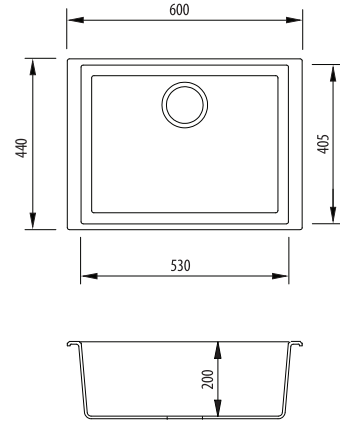

Santorini

Italian made

All dimensions in mm

ST-BL1560U

Black Grande Bowl Undermount Sink

Specifications /

Sink size	600W x 440H mm
Bowl size	Grande Bowl 530W x 405H x 200D / 43L
Construction	Moulded granite
Material	80% granite and quartz particles and 20% acrylic
Installation	Undermount
Fixings	Available on request
Min cabinet size	800 mm
Tap holes	N/A
Waste fittings	1 x 90 mm basket waste included
Overflow	Not available
Carton size	720 x 600 x 280 mm
Weight	12 kg
Warranty	Lifetime manufacturer's warranty (refer to oliveri.com.au)
Maintenance and care instructions	Clean the sink regularly with warm water, a liquid detergent and a soft cloth. Do not use abrasive powders or creams and avoid chemically aggressive detergents. Generic stains should be removed immediately with very hot water and a cleaning product. For organic stains which are especially difficult to remove, it is recommended that you fill the sink with a highly diluted organic cleaner such as bleach and let stand overnight. The next morning, rinse with warm water and a soft cloth.