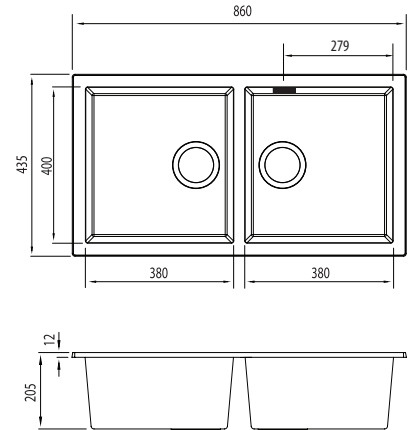

Santorini

Italian made

All dimensions in mm

ST-BL1563U OF

Black Double Bowl Undermount Sink

— Overflow location

Specifications /

Sink size	860W x 435H mm
Bowl size	Standard Bowl 1 380W x 400H x 210D / 32L Standard Bowl 1 380W x 400H x 210D / 32L
Construction	Moulded granite
Material	80% granite and quartz particles and 20% acrylic
Installation	Undermount
Fixings	Available on request
Min cabinet size	900 mm
Tap holes	N/A
Waste fittings	2 x 90 mm basket wastes included
Overflow	Overflow kit included
Carton size	960 x 580 x 310 mm
Weight	16 kg
Warranty	Lifetime manufacturer's warranty (refer to Oliveri website)
Maintenance and care instructions	Clean the sink regularly with warm water, a liquid detergent and a soft cloth. Do not use abrasive powders or creams and avoid chemically aggressive detergents. Generic stains should be removed immediately with very hot water and a cleaning product. For organic stains which are especially difficult to remove, it is recommended that you fill the sink with a highly diluted organic cleaner such as bleach and let stand overnight. The next morning, rinse with warm water and a soft cloth.