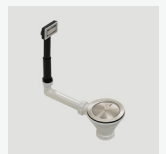

Santorini

Italian made

All dimensions in mm

ST-BL1563U OF

Black Double Bowl Undermount Sink

— Overflow location

Specifications /

Sink size	860W x 435H mm
Bowl size	Standard Bowl 1 380W x 400H x 210D / 32L Standard Bowl 1 380W x 400H x 210D / 32L
Construction	Moulded granite
Material	80% granite and quartz particles and 20% acrylic
Installation	Undermount
Fixings	Available on request
Min cabinet size	900 mm
Tap holes	N/A
Waste fittings	2 x 90 mm basket wastes included
Overflow	Overflow kit included
Carton size	960 x 580 x 310 mm
Weight	16 kg
Warranty	Lifetime manufacturer's warranty (refer to Oliveri website)
Maintenance and care instructions	Clean the sink regularly with warm water, a liquid detergent and a soft cloth. Do not use abrasive powders or creams and avoid chemically aggressive detergents. Generic stains should be removed immediately with very hot water and a cleaning product. For organic stains which are especially difficult to remove, it is recommended that you fill the sink with a highly diluted organic cleaner such as bleach and let stand overnight. The next morning, rinse with warm water and a soft cloth.

Included accessories /

AC28
Basket Waste

AC10
Basket Waste with Rectangular Overflow