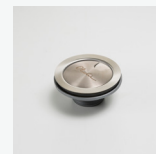

Included accessories /

AC28
Basket Waste