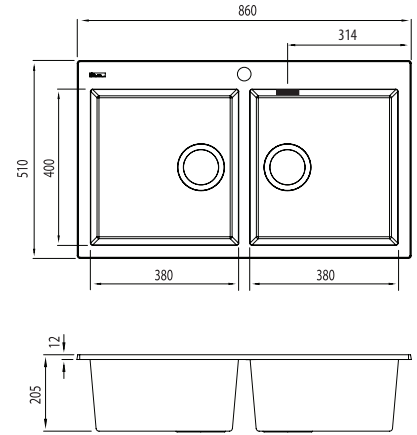

Santorini

Italian made

All dimensions in mm

ST-BL1564 OF

Black Double Bowl Topmount Sink

— Overflow location

Specifications /

Sink size	860W x 510H mm
Bowl size	Standard Bowl 1 380W x 400H x 210D / 32L Standard Bowl 1 380W x 400H x 210D / 32L
Construction	Moulded granite
Material	80% granite and quartz particles and 20% acrylic
Installation	Topmount
Fixings	Topmount clips supplied
Min cabinet size	900 mm
Tap holes	1 tap hole only
Waste fittings	2 x 90 mm basket wastes included
Overflow	Overflow kit included
Carton size	960 x 580 x 310 mm
Weight	16 kg
Warranty	Lifetime manufacturer's warranty (refer to Oliveri website)
Maintenance and care instructions	Clean the sink regularly with warm water, a liquid detergent and a soft cloth. Do not use abrasive powders or creams and avoid chemically aggressive detergents. Generic stains should be removed immediately with very hot water and a cleaning product. For organic stains which are especially difficult to remove, it is recommended that you fill the sink with a highly diluted organic cleaner such as bleach and let stand overnight. The next morning, rinse with warm water and a soft cloth.