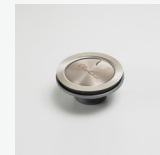

Included accessories /

AC28
Basket Waste