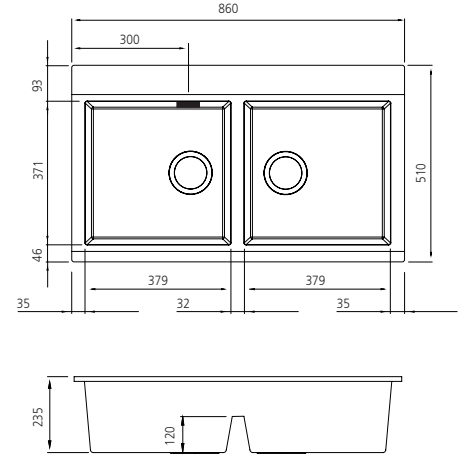

# Santorini

Italian made

All dimensions in mm

## ST-BL1566GT OF

Black Double Bowl Topmount Sink With Glass Top

— Overflow location

### Specifications /

<b>Sink size</b>	860W x 510H mm
<b>Bowl size</b>	Main Bowl 3 379W x 371H x 235D / 33L Main Bowl 3 379W x 371H x 235D / 33L
<b>Construction</b>	Moulded granite
<b>Material</b>	80% granite and quartz particles and 20% acrylic
<b>Installation</b>	Topmount
<b>Fixings</b>	Available on request
<b>Min cabinet size</b>	900 mm
<b>Tap holes</b>	1 tap hole only
<b>Waste fittings</b>	2 x 90 mm basket wastes included
<b>Overflow</b>	Overflow kit included
<b>Carton size</b>	990 x 610 x 320 mm
<b>Weight</b>	19 kg
<b>Warranty</b>	Lifetime manufacturer's warranty (refer to Oliveri website)
<b>Maintenance and care instructions</b>	Clean the sink regularly with warm water, a liquid detergent and a soft cloth. Do not use abrasive powders or creams and avoid chemically aggressive detergents. Generic stains should be removed immediately with very hot water and a cleaning product. For organic stains which are especially difficult to remove, it is recommended that you fill the sink with a highly diluted organic cleaner such as bleach and let stand overnight. The next morning, rinse with warm water and a soft cloth.