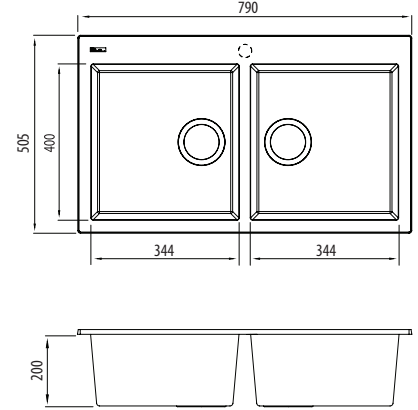

Santorini

Italian made

All dimensions in mm

ST-BL1574

Black Piccolo Double Bowl Topmount Sink

Specifications /

Sink size	790W x 505H mm
Bowl size	Piccolo Bowl 344W x 400H x 200D / 27L Piccolo Bowl 344W x 400H x 200D / 27L
Material	80% granite and quartz particles and 20% acrylic
Installation	Topmount
Fixings	Available on request
Min cabinet size	800 mm
Tap holes	1 Tap Hole Only
Waste fittings	2 x 90 mm basket waste included
Overflow	Not available
Carton size	930 x 590 x 320 mm
Weight	15.5 kg
Warranty	Lifetime manufacturer's warranty (refer to oliveri.com.au)
Maintenance and care instructions	Clean the sink regularly with warm water, a liquid detergent and a soft cloth. Do not use abrasive powders or creams and avoid chemically aggressive detergents. Generic stains should be removed immediately with very hot water and a cleaning product. For organic stains which are especially difficult to remove, it is recommended that you fill the sink with a highly diluted organic cleaner such as bleach and let stand overnight. The next morning, rinse with warm water and a soft cloth.