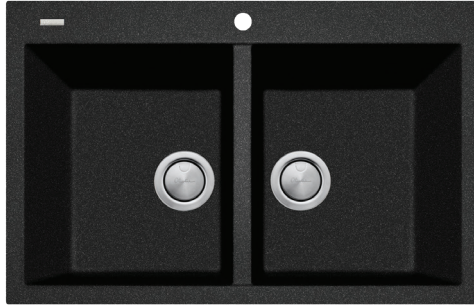

Santorini

Italian made

All dimensions in mm

ST-BL1574

Black Piccolo Double Bowl Topmount Sink

Specifications /

Sink size	790W x 505H mm
Bowl size	Piccolo Bowl 344W x 400H x 200D / 27L Piccolo Bowl 344W x 400H x 200D / 27L
Material	80% granite and quartz particles and 20% acrylic
Installation	Topmount
Fixings	Available on request
Min cabinet size	800 mm
Tap holes	1 Tap Hole Only
Waste fittings	2 x 90 mm basket waste included
Overflow	Not available
Carton size	930 x 590 x 320 mm
Weight	15.5 kg
Warranty	Lifetime manufacturer's warranty (refer to oliveri.com.au)
Maintenance and care instructions	Clean the sink regularly with warm water, a liquid detergent and a soft cloth. Do not use abrasive powders or creams and avoid chemically aggressive detergents. Generic stains should be removed immediately with very hot water and a cleaning product. For organic stains which are especially difficult to remove, it is recommended that you fill the sink with a highly diluted organic cleaner such as bleach and let stand overnight. The next morning, rinse with warm water and a soft cloth.