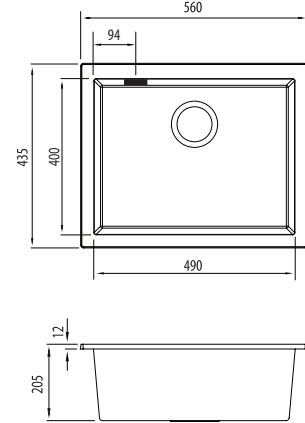

# Santorini

Italian made

All dimensions in mm

## ST-WH1550U OF

White Large Bowl Undermount Sink

— Overflow location

### Specifications /

<b>Sink size</b>	560W x 435H mm
<b>Bowl size</b>	Large Bowl 490W x 400H x 200D / 39L
<b>Construction</b>	Moulded granite
<b>Material</b>	80% granite and quartz particles and 20% acrylic
<b>Installation</b>	Undermount
<b>Fixings</b>	Available on request
<b>Min cabinet size</b>	600 mm
<b>Tap holes</b>	N/A
<b>Waste fittings</b>	1 x 90 mm basket waste included
<b>Overflow</b>	Overflow kit included
<b>Carton size</b>	720 x 600 x 280 mm
<b>Weight</b>	10 kg
<b>Warranty</b>	Lifetime manufacturer's warranty (refer to Oliveri website)
<b>Maintenance and care instructions</b>	Clean the sink regularly with warm water, a liquid detergent and a soft cloth. Do not use abrasive powders or creams and avoid chemically aggressive detergents. Generic stains should be removed immediately with very hot water and a cleaning product. For organic stains which are especially difficult to remove, it is recommended that you fill the sink with a highly diluted organic cleaner such as bleach and let stand overnight. The next morning, rinse with warm water and a soft cloth.