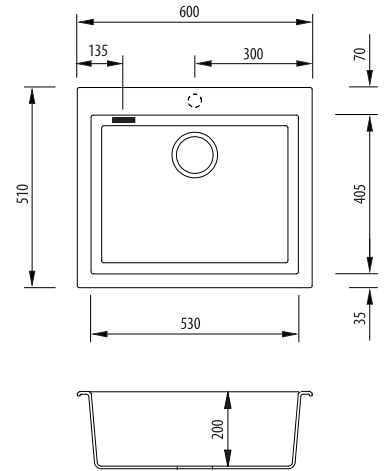

Santorini

Italian made 

All dimensions in mm

ST-WH1561 OF

White Grande Bowl Topmount Sink

— Overflow location

Specifications /

Sink size	600W x 510H mm
Bowl size	Grande Bowl 530W x 405H x 200D / 43L
Construction	Moulded granite
Material	80% granite and quartz particles and 20% acrylic
Installation	Topmount
Fixings	Topmount clips supplied
Min cabinet size	600 mm
Tap holes	1 tap hole only
Waste fittings	1 x 90 mm basket waste included
Overflow	Overflow kit included
Carton size	720 x 600 x 280 mm
Weight	12 kg
Warranty	Lifetime manufacturer's warranty (refer to Oliveri website)
Maintenance and care instructions	Clean the sink regularly with warm water, a liquid detergent and a soft cloth. Do not use abrasive powders or creams and avoid chemically aggressive detergents. Generic stains should be removed immediately with very hot water and a cleaning product. For organic stains which are especially difficult to remove, it is recommended that you fill the sink with a highly diluted organic cleaner such as bleach and let stand overnight. The next morning, rinse with warm water and a soft cloth.