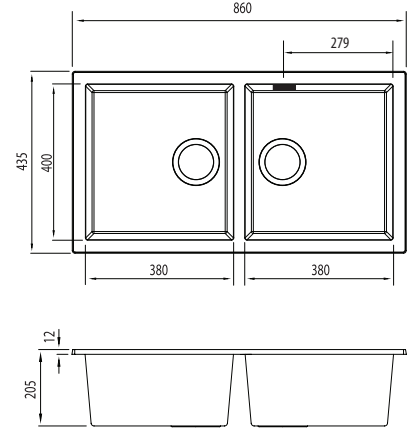

Santorini

Italian made

All dimensions in mm

ST-WH1563U OF

White Double Bowl Undermount Sink

— Overflow location

Specifications /

Sink size	860W x 435H mm
Bowl size	Standard Bowl 1 380W x 400H x 210D / 32L Standard Bowl 1 380W x 400H x 210D / 32L
Construction	Moulded granite
Material	80% granite and quartz particles and 20% acrylic
Installation	Undermount
Fixings	Available on request
Min cabinet size	900 mm
Tap holes	N/A
Waste fittings	2 x 90 mm basket wastes included
Overflow	Overflow kit included
Carton size	960 x 580 x 310 mm
Weight	16 kg
Warranty	Lifetime manufacturer's warranty (refer to Oliveri website)
Maintenance and care instructions	Clean the sink regularly with warm water, a liquid detergent and a soft cloth. Do not use abrasive powders or creams and avoid chemically aggressive detergents. Generic stains should be removed immediately with very hot water and a cleaning product. For organic stains which are especially difficult to remove, it is recommended that you fill the sink with a highly diluted organic cleaner such as bleach and let stand overnight. The next morning, rinse with warm water and a soft cloth.